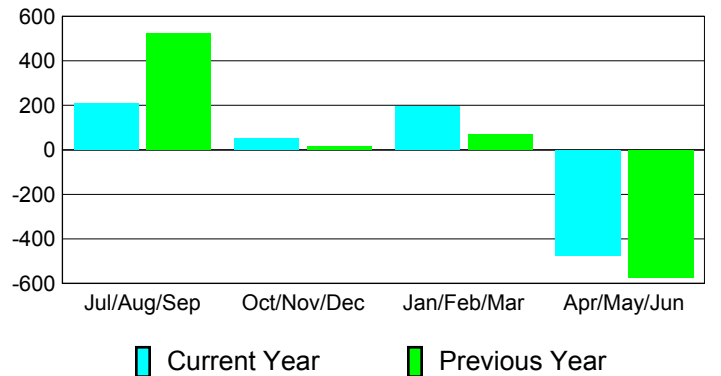

Gender Comparison 2010-2011

Jul/Aug/Sep

Oct/Nov/Dec

Jan/Feb/Mar

Apr/May/June

Male

Female