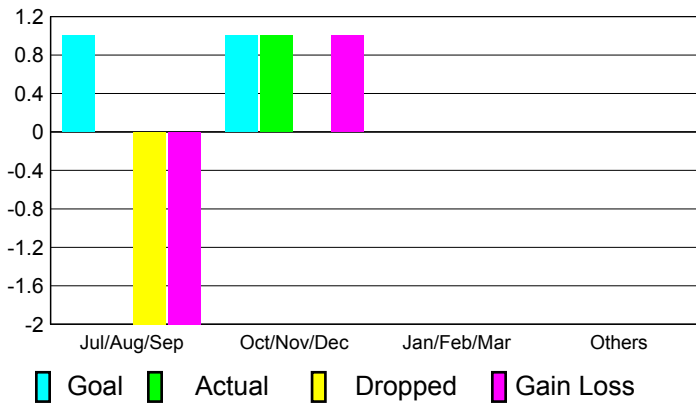

## CLUBS

**Club Results**  
2010-2011

**Clubs**  
2009-2010

Month	New Club Goal	Actual New Clubs	Actual Dropped Clubs	Gain/Loss of Clubs	Gain/Loss of Clubs
Jul/Aug/Sep	1	0	-2	-2	0
Oct/Nov/Dec	1	1	0	1	0
Jan/Feb/Mar	0	0	0	0	0
Apr/May/June	0	0	0	0	0
<b>Totals</b>	<b>2</b>	<b>1</b>	<b>-2</b>	<b>-1</b>	<b>0</b>

### Club Results 2010-2011

Goal, New, Dropped, Gain/Loss

### Comparison of Club Gain/Loss

Current Year Compared to the Previous Year