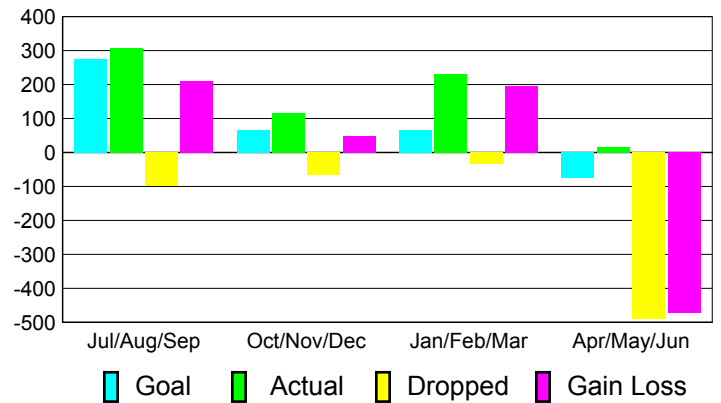

### YTD Status Quo Clubs 2010-2011

Status Quo Clubs Compared to Status Quo Members

## MEMBERSHIP

**Membership Results**  
2010-2011

**Membership**  
2009-2010

Month	Net Memb Goal	Actual New Memb	Actual Dropped Memb	Gain/Loss of Memb	Gain/Loss of Memb
Jul/Aug/Sep	275	308	-98	210	524
Oct/Nov/Dec	65	116	-67	49	13
Jan/Feb/Mar	65	230	-34	196	70
Apr/May/June	-75	17	-491	-474	-573
<b>Totals</b>	<b>330</b>	<b>671</b>	<b>-690</b>	<b>-19</b>	<b>34</b>

### Membership Results 2010-2011

Goal, New, Dropped, Gain/Loss

### Comparison of Membership Gain/Loss

Current Year Compared to the Previous Year